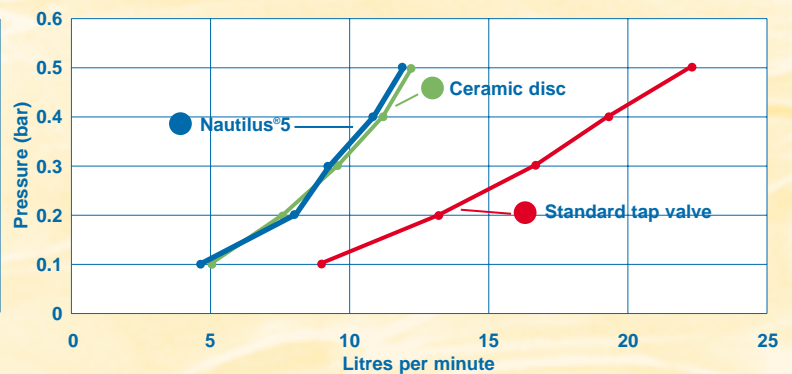

Ease of operation

These valves operate with a very light grip so they are suitable for everyone from adults to children ***plus a significant advantage for the elderly and many disabled people with grip difficulties.***

Slip clutch mechanism

This prevents overtightening so the same tap can be easily turned on and off by the frail or those with a strong grip.

Wear and tear protection

The unique construction achieves minimum moving parts, non rotating valve seat and a slip clutch mechanism, all of which extend valve life, ensuring reliability even under high duty service.

Scale and corrosion

There are no metal parts and the synthetic material not only withstands high temperature but is resistant to limescale, corrosion and bacteria which means the valve is always clean.

All these features and benefits mean reliability, non dripping taps and reduced maintenance.

Flow rate at low delivery pressure

Delivery pressure (bar)	Nautilus flow rate (L/m)	Ceramic disc flow rate (L/m)	Standard tap valve flow rate (L/m)
0.1	4.9	5	9.2
0.2	7.9	7.7	13
0.3	9.8	9.6	16.8
0.4	11.1	11.3	19.3
0.5	12.3	12.5	22.2

Independent testing

Valve technical specification

Withstands pressures up to 15 bar

Temperatures up to 94°C (194°F)

Long life - over 250,000 open/close cycles ($\pm$ 15 years of use)

Seat depth suitable for 22mm - 28mm

Suitable areas of application

A full comprehensive range of taps aimed at the functional cost effective market such as:

- Housing Associations • Councils and Government
- Educational/recreation centres • Sheltered accommodation
- Nursing and residential homes etc.

The manufacturers reserve the right to change the specification without notice.

Nautilus®5 is the registered Trade Mark of RPC Peshovich

The Rodin Group Ltd

61 Silverdale, New Milton, Hampshire BH25 7DE

Tel: 01425 622581 Fax: 01425 629220

Email: info@therodingroup.co.uk

Web site: www.therodingroup.co.uk